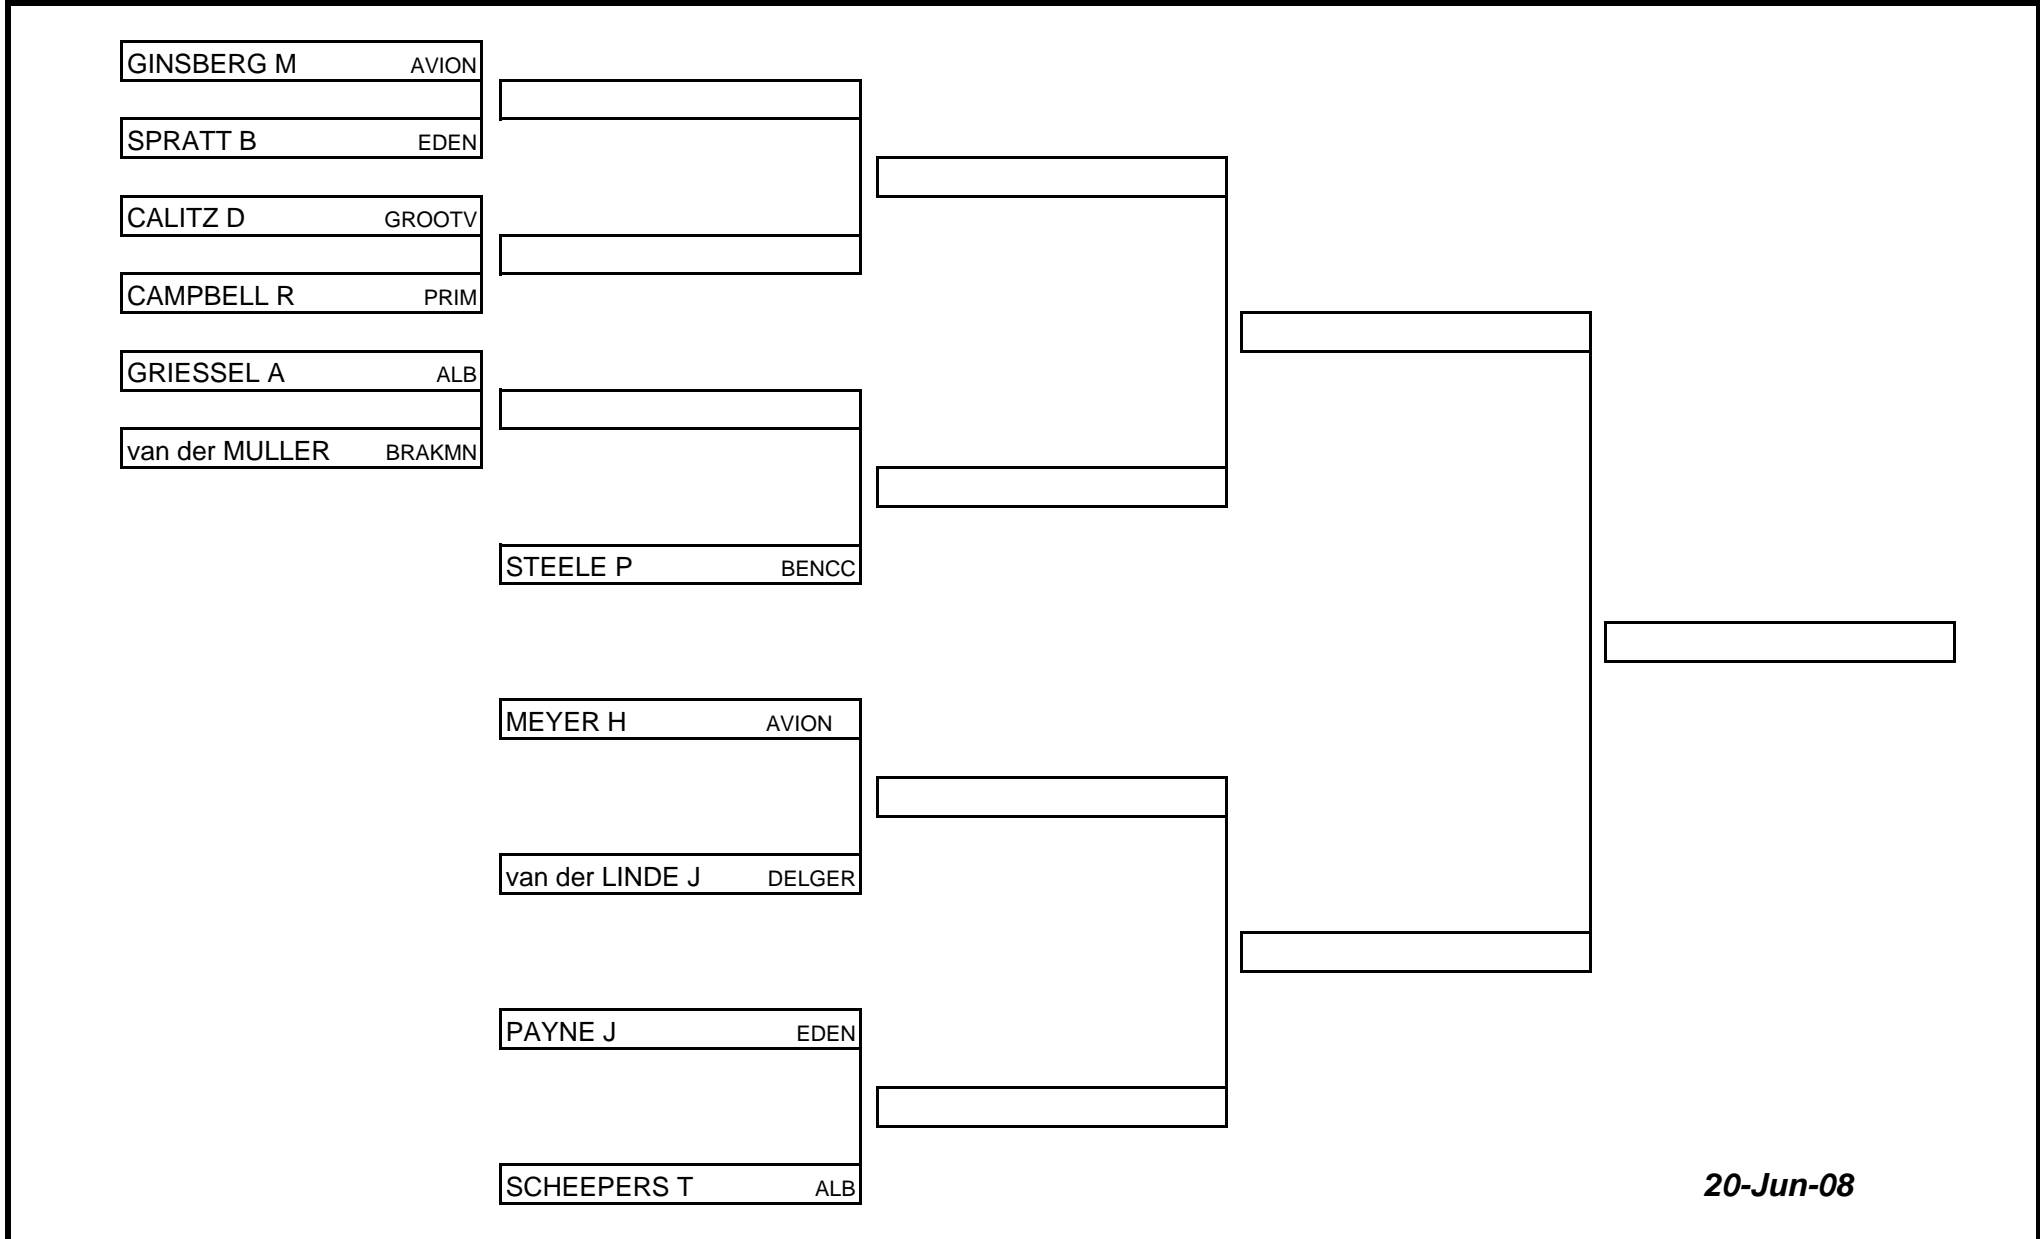

EASTERN GAUTENG BOWLS MEN'S SENIOR PAIRS CHAMPIONSHIP 2007/08					SECTION	A

Venue	GROOTVLEI MINE BC	ERPM BC	ERPM BC	BENONI CC	
Date	Sat - 5 - July - 2008	Sun - 6 - July - 2008	Sun - 6 - July - 2008	Sat - 12 - July - 2008	SEE PLAY OFF CHART
Time	13h30	09h00	13h30	13h30