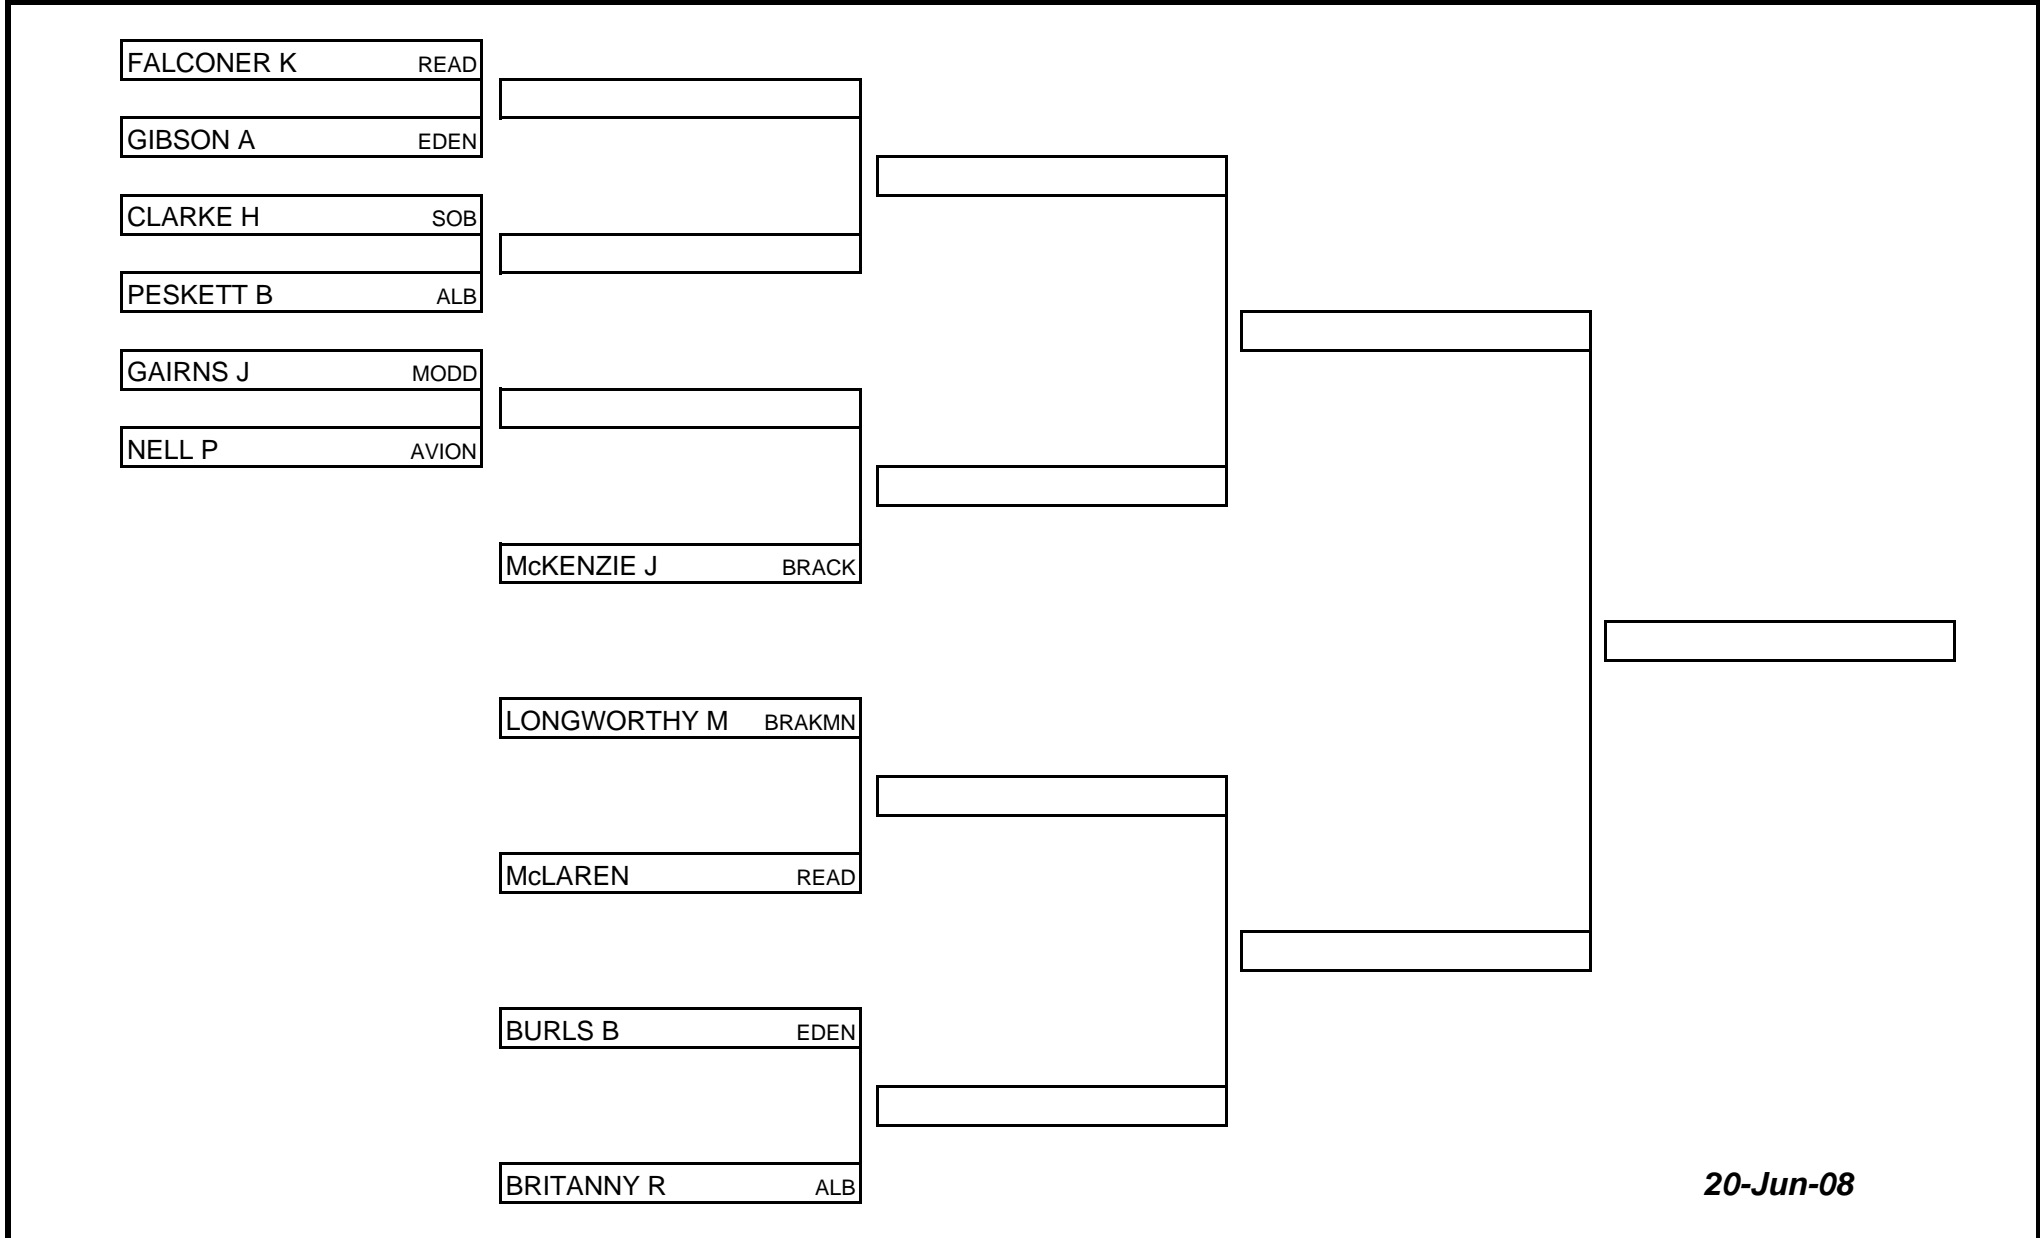

EASTERN GAUTENG BOWLS MEN'S SENIOR PAIRS CHAMPIONSHIP 2007/08					SECTION	B

Venue	EDENVALE BC	BRAKPAN MINES BC	BRAKPAN MINES BC	BENONI CC		
Date	Sat - 5 - July - 2008	Sun - 6 - July - 2008	Sun - 6 - July - 2008	Sat - 12 - July - 2008	SEE PLAY OFF CHART	
Time	13h30	09h00	13h30	13h30