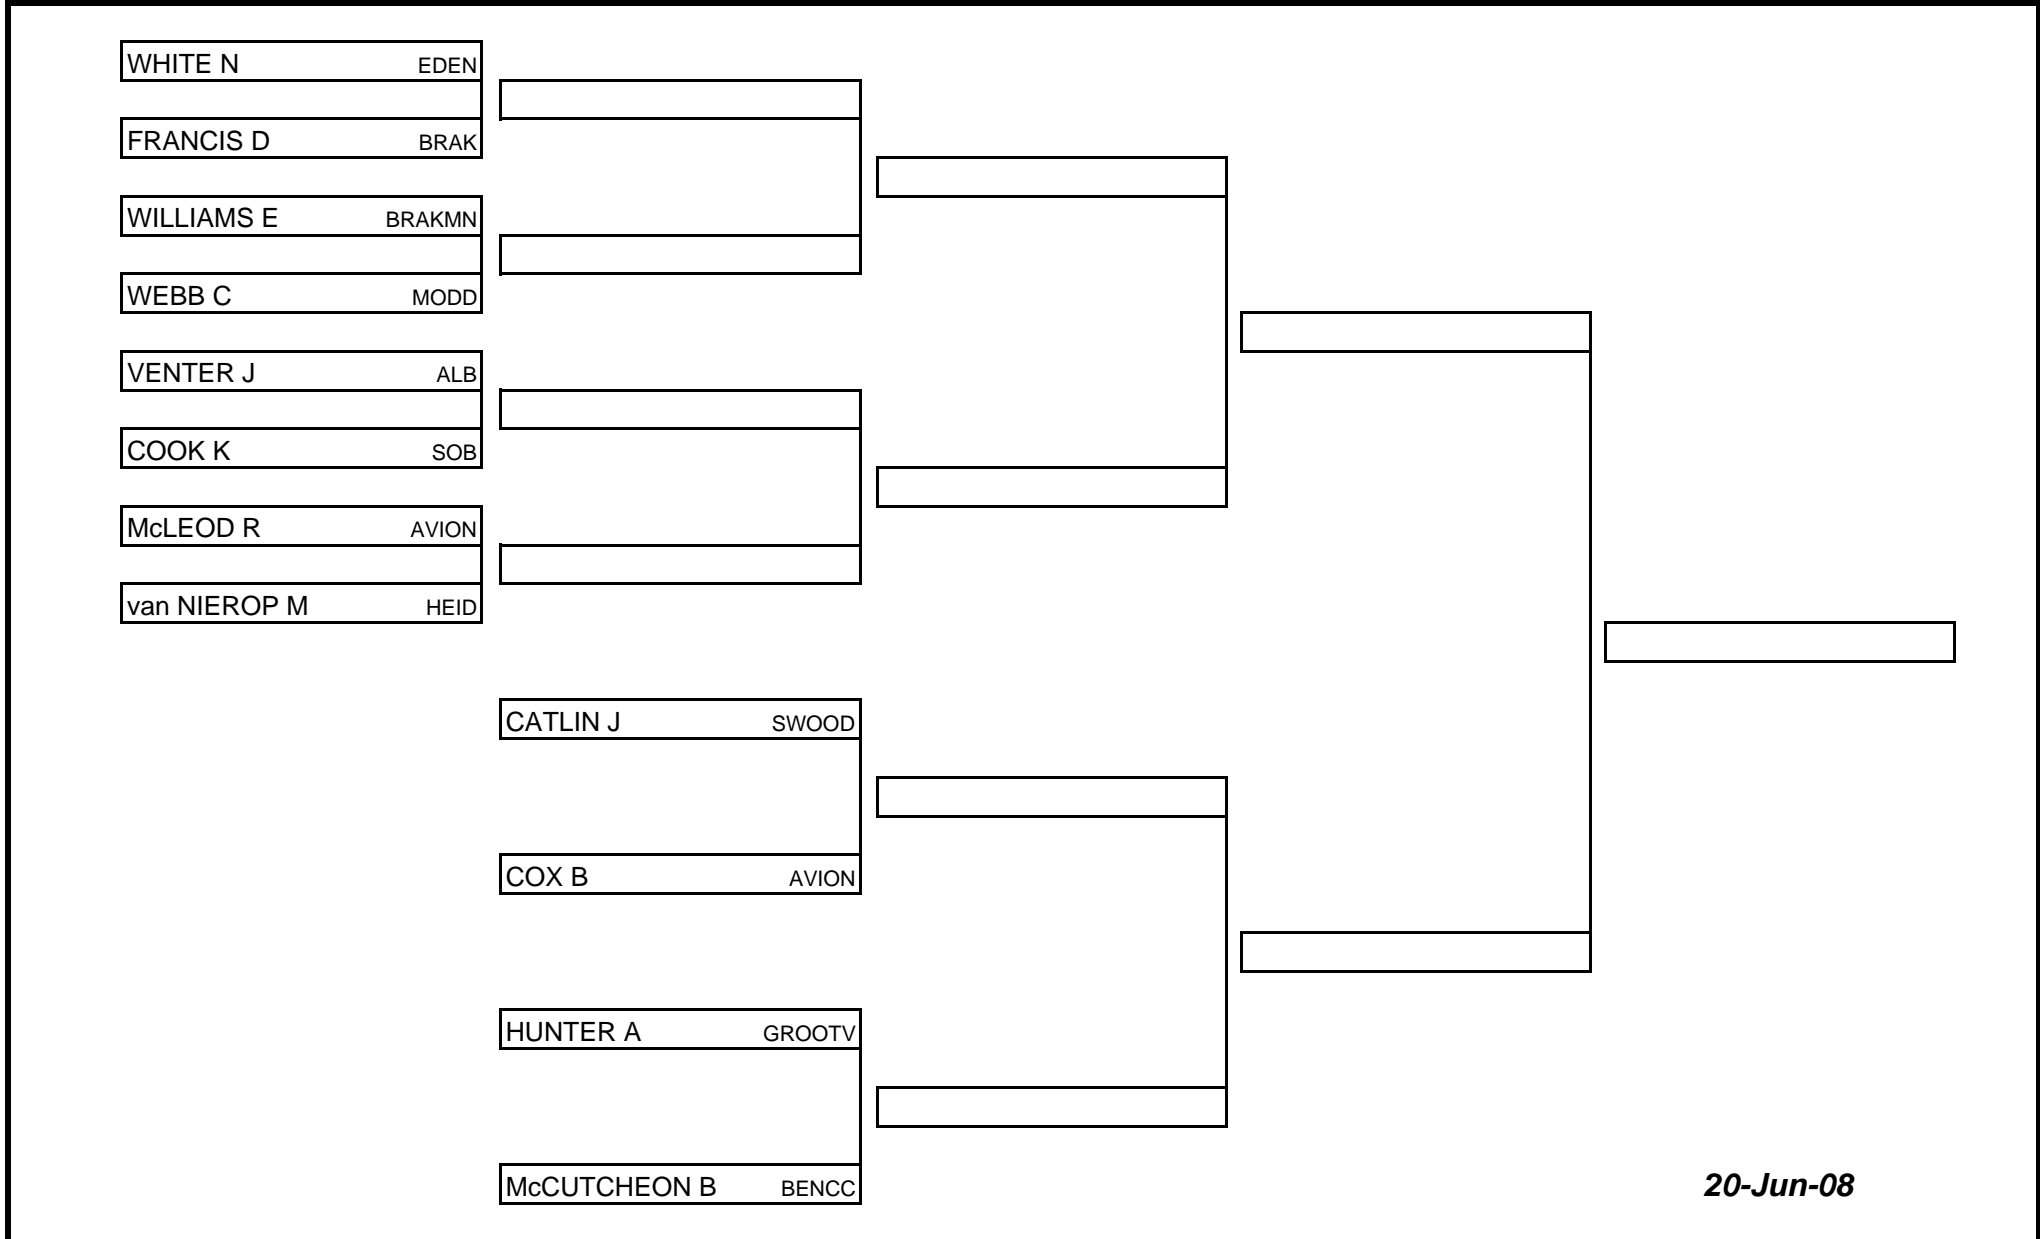

EASTERN GAUTENG BOWLS MEN'S SENIOR PAIRS CHAMPIONSHIP 2007/08					SECTION	C

Venue	DELVILLE GERMISTON BC	BENONI MUNICIPAL BC	BENONI MUNICIPAL BC	BENONI CC	
Date	Sat - 5 - July - 2008	Sun - 6 - July - 2008	Sun - 6 - July - 2008	Sat - 12 - July - 2008	SEE PLAY OFF CHART
Time	13h30	09h00	13h30	13h30	

20-Jun-08