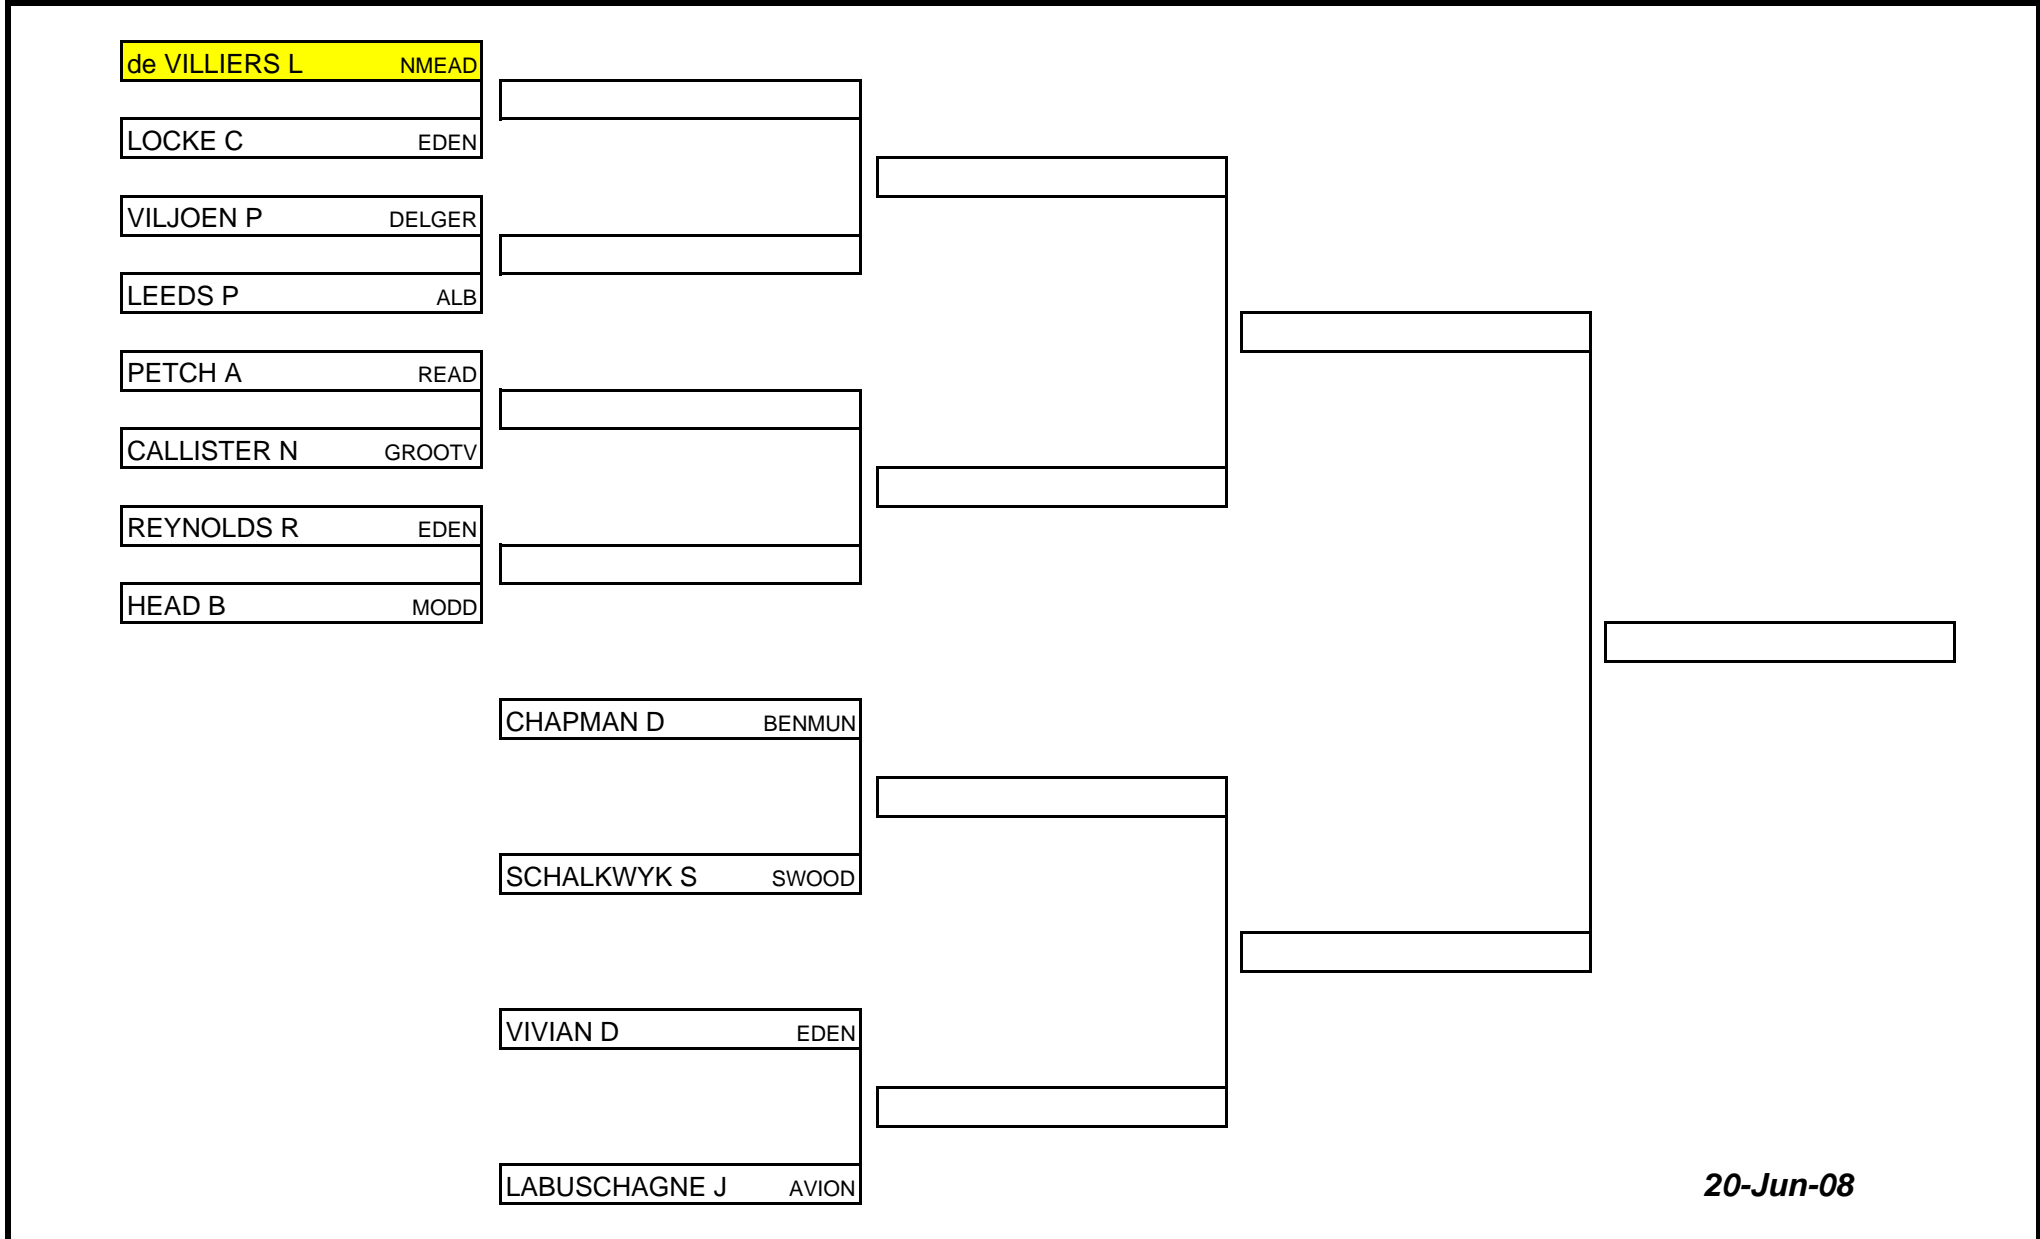

EASTERN GAUTENG BOWLS MEN'S SENIOR PAIRS CHAMPIONSHIP 2007/08					SECTION	D

Venue	DELVILLE GERMISTON BC	NIGEL BC	NIGEL BC	BENONI CC	
Date	Sat - 5 - July - 2008	Sun - 6 - July - 2008	Sun - 6 - July - 2008	Sat - 12 - July - 2008	SEE PLAY OFF CHART
Time	13h30	09h00	13h30	13h30	

20-Jun-08